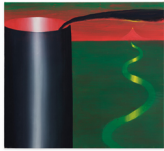

Whitehouse Gallery Brussels**Marie Zolamian****There is an infinite amount of hope in the universe ... but not for us, Kafka (2019)**32,5 x 24,5 cm
Oil on canvas on panel**Witold Vandenbroeck****Generosity (2024)**110 x 120 cm
Gouache & distemper on canvas**Marie Zolamian****Mulot (2024)**50 x 60 cm
PaonLin on canvas on panel**Marie Zolamian****Falot (2019)**32,5 x 26,5 cm
Oil on canvas on panel**Witold Vandenbroeck****Generosity II (2024)**120 x 140 cm
Gouache & distemper on canvas**Witold Vandenbroeck****A philosophy of giving II (2024)**49 x 67 cm
Gouache & distemper on canvas**Witold Vandenbroeck****A philosophy of giving I (2024)**55 x 65 cm
Gouache & distemper on canvas

Witold Vandenbroeck

Smoothscape (2024)

60 x 55 cm
Gouache & distemper on canvas

Witold Vandenbroeck

Black drop (2024)

115 x 105 cm
Distemper on canvas

Witold Vandenbroeck

Smoothscape II (2024)