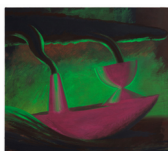

Witold Vandebroeck

Metabolism (2024)

80 x 90 cm
Gouache & distemper on canvas