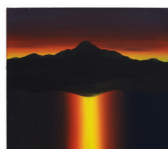

Whitehouse Gallery Brussels**Marie Zolamian****There is an infinite amount of hope in the universe ... but not for us, Kafka (2019)**32,5 x 24,5 cm
Oil on canvas on panel**Witold Vandenbroeck****Generosity (2024)**110 x 120 cm
Gouache & distemper on canvas**Marie Zolamian****Mulot (2024)**50 x 60 cm
PaonLin on canvas on panel**Marie Zolamian****Falot (2019)**32,5 x 26,5 cm
Oil on canvas on panel**Witold Vandenbroeck****Generosity II (2024)**120 x 140 cm
Gouache & distemper on canvas**Witold Vandenbroeck****A philosophy of giving II (2024)**49 x 67 cm
Gouache & distemper on canvas**Witold Vandenbroeck****A philosophy of giving I (2024)**55 x 65 cm
Gouache & distemper on canvas

Witold Vandenbroeck

Smoothscape (2024)

60 x 55 cm
Gouache & distemper on canvas

Witold Vandenbroeck

Black drop (2024)

115 x 105 cm
Distemper on canvas

Witold Vandenbroeck

Smoothscape II (2024)

45 x 50 cm
Gouache & distemper on canvas

Witold Vandenbroeck

Smoothscape III (2024)

45 x 50 cm
Gouache & distemper on canvas

Marie Zolamian

Timonier (2024)

50 x 60 cm
Oil on canvas on panel

Marie Zolamian